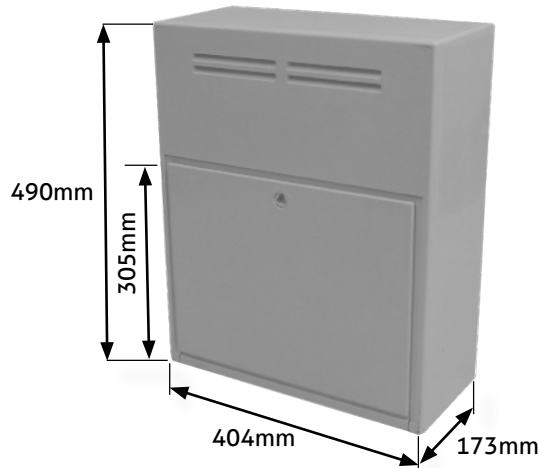

METER BOXES

BY TRICEL

40+ YEARS
TECHNICAL
EXPERIENCE

GAS METER BOX OVERBOX

ATPLAS/TRICEL/KILLARNEY PLASTICS
COMPLIANT WITH IRISH STANDARDS
STOCK CODE: 220900

TRICEL
CONSTRUCTION

STOCK CODE:
220900

GAS METER BOX OVERBOX

ATPLAS/TRICEL/KILLARNEY PLASTICS
COMPLIANT WITH IRISH STANDARDS

**METER
BOXES**
BY TRICEL

40+
YEARS
TECHNICAL
EXPERIENCE

DIMENSIONS

490mm high x 404mm wide x 173mm deep.

Internal dimensions at rear are 480mm x 390mm*.

SPECIFICATION & KEY FEATURES

- Approved by Gas Networks Ireland.
- Suitable for Atplas box/ Tricel (Killarney) box.
- Compliant with Gas Networks Ireland standards DO/DS/S/MB/002.
- Constructed from GRP – Glass Reinforced Polymer.
- Will not corrode, weather resistant.
- Easily cleaned and can be painted.
- Hinge on bottom.

INSTALLATION INSTRUCTIONS

1. Remove damaged/old lid and frame, by unscrewing the wing nut and cap screw on the base and lifting the frame up and pull out from the box.
2. Slot the metal bar located inside the frame over the lip of the box mounted on the wall.
3. The frame and door is then fastened to the back through the hole at the base of the box with the M5 x 20 socket cap screw and wing nut (supplied).